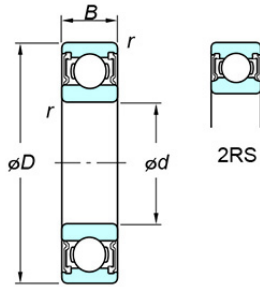

Deep groove ball bearings - Single-row - Shielded/sealed type - Contact sealed

##### (Boundary dimensions ...etc)

d(mm)	80
D(mm)	140
B(mm)	26
r(min.)(mm)	2
Basic load ratings : Cr(kN)	90.9
Basic load ratings : C0r(kN)	53.0
Fatigue load limit : Cu(kN)	3.25
factor : f0(l)	14.6
Limiting speeds(Grease lub.)(min-1)	2900
Limiting speeds(Oil lub.)(min-1)	

#### Mounting dimensions

da(min.)(mm)	89
da(max.)(mm)	93
Da(max.)(mm)	131
ra(max.)(mm)	2