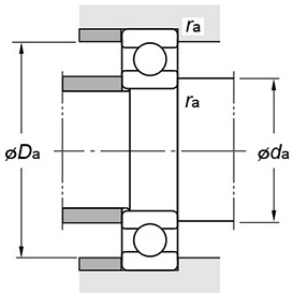

Deep groove ball bearings - Single-row - Shielded/sealed type - Contact sealed

#### Specifications

##### (Boundary dimensions ...etc)

d(mm)	80
D(mm)	140
B(mm)	26
r(min.)(mm)	2
Basic load ratings : Cr(kN)	90.9
Basic load ratings : C0r(kN)	53.0
Fatigue load limit : Cu(kN)	3.25
factor : f0(l)	14.6
Limiting speeds(Grease lub.)(min-1)	2900
Limiting speeds(Oil lub.)(min-1)	

#### Mounting dimensions

da(min.)(mm)	89
da(max.)(mm)	93
Da(max.)(mm)	131
ra(max.)(mm)	2